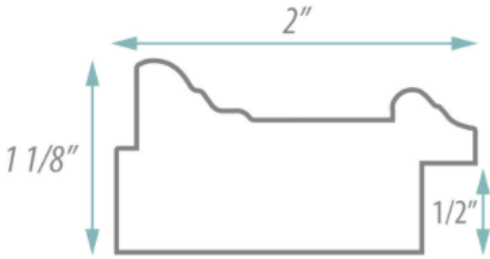

SPECIFICATION SHEET

FRAMED MIRROR
MODEL#: FM 79252-18X30

FRAMED MIRRORS COLLECTION

FEATURES:

- ONE 18X30" HIGH RESOLUTION SILVER PLATE GLASS MIRROR SIZE W/ DECORATIVE FRAME.
- "WALL HUGGER" HANGER FOR MOUNTING INCLUDED.
- STANDARD MOUNTING STYLE IS VERTICAL. FOR HORIZONTAL, PLEASE SPECIFY WHEN ORDERING.
- PACKED IN FOUR WALL (FOLDED DOUBLE WALL) CORRUGATION.
- STYLE: TRADITIONAL
- COLOR: SILVER/PEWTER
- FINISH: FOIL

MIRROR FINISHES:

- FLAT POLISHED EDGE
- BEVELED EDGE

OVERALL SIZE DIMENSION: 22" WIDE X 34" HIGH X 1 1/8" DEEP